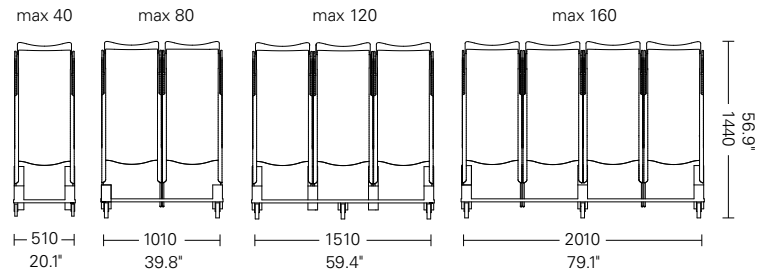

40/4  
DAVID ROWLAND

40/4  
DAVID ROWLAND

40/4 side chairs  
MOGENS DAHL  
- INSTITUTE FOR MUSIC  
Copenhagen, Denmark

### OPTIMISING SPACE

40 chairs on a single dolly take up 0,47 m<sup>2</sup> / 5.1 ft<sup>2</sup> of floor space.

160 chairs on a quaduple dolly take up less than 2 m<sup>2</sup> / 21.5 ft<sup>2</sup> of floor space.