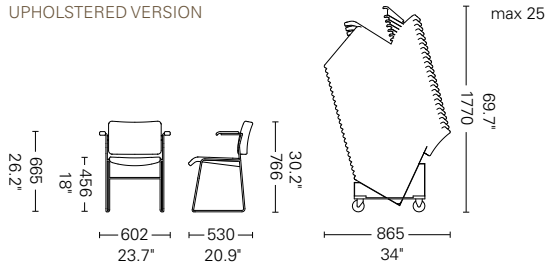

### OPTIMISING SPACE

40 chairs on a single dolly take up 0,47 m<sup>2</sup> / 5.1 ft<sup>2</sup> of floor space.

160 chairs on a quaduple dolly take up less than 2 m<sup>2</sup> / 21.5 ft<sup>2</sup> of floor space.

CONFIGURATIONS

ARMCHAIR

UPHOLSTERED VERSION

40/4 armchairs ▲►  
SCION DTU - SOEHUSET  
Hoersholm, Denmark

40/4  
DAVID ROWLAND