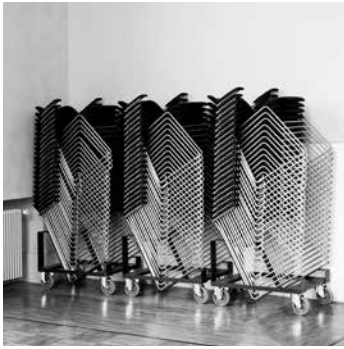

CONFIGURATIONS

ARMCHAIR

UPHOLSTERED VERSION

40/4 armchairs ▲►  
SCION DTU - SOEHUSET  
Hoersholm, Denmark

40/4  
DAVID ROWLAND

## BARSTOOL

40/4  
DAVID ROWLAND

40/4  
DAVID ROWLAND