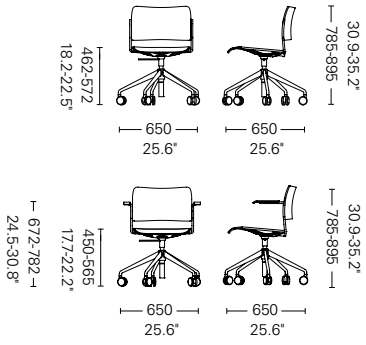

40/4
DAVID ROWLAND

SWIVEL