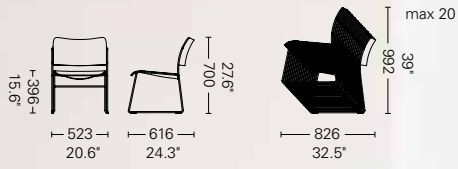

40/4
DAVID ROWLAND

LOUNGE

40/4 lounge chairs
+ Tempest lounge table