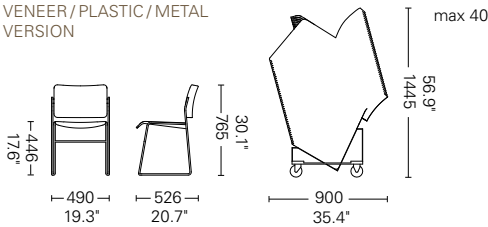

SIDE CHAIR

VENEER / PLASTIC / METAL
VERSION

CONFIGURATIONS